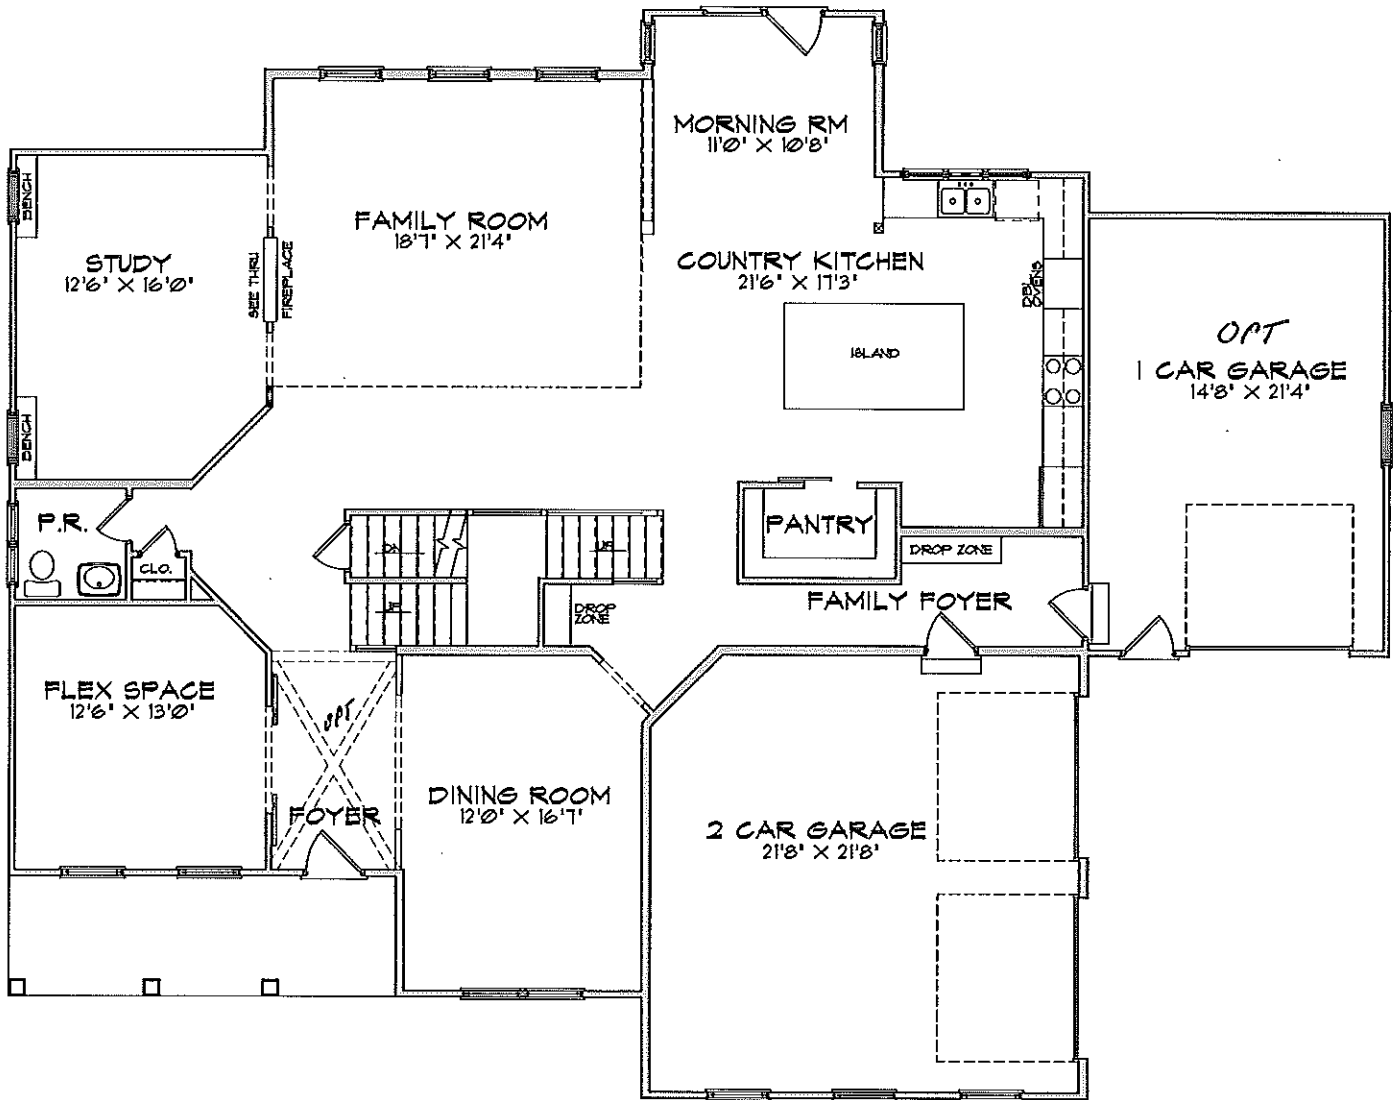

LONG KEY MODEL

3930 SQUARE FEET
1234 OPT. FINISHED BASEMENT

*OPT
STONE*

FRONT ELEVATION
OPT.

OPT

CALL: 443-987-8325

BARRYANDREWSHOMESLLC.COM

LONG KEY MODEL

3930 SQUARE FEET

1234 OPT. FINISHED BASEMENT

FIRST FLOOR PLAN

LONG KEY MODEL

3930 SQUARE FEET
1234 OPT. FINISHED BASEMENT

SECOND FLOOR PLAN

LONG KEY MODEL

3930 SQUARE FEET
1234 OPT. FINISHED BASEMENT

BASEMENT PLAN