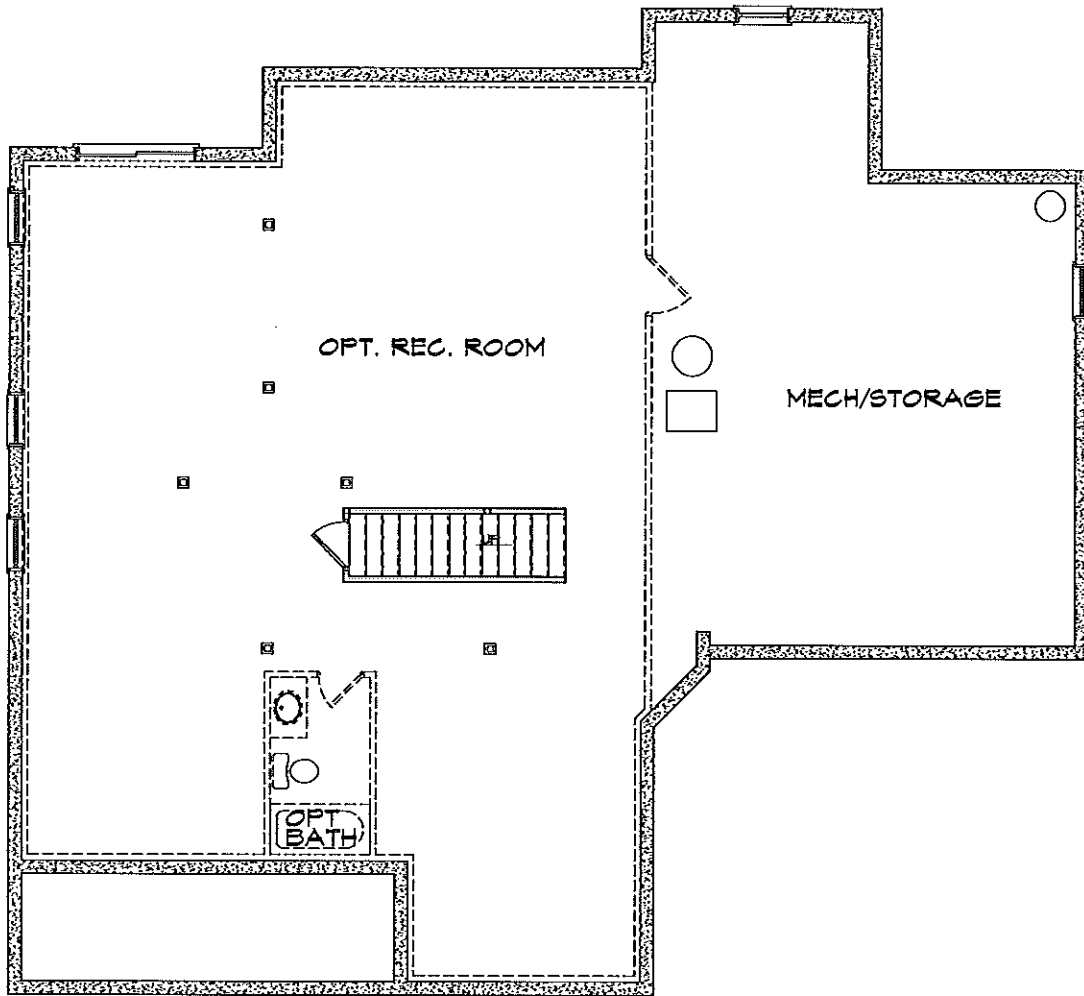

LONG KEY MODEL

3930 SQUARE FEET
1234 OPT. FINISHED BASEMENT

*OPT
STONE*

FRONT ELEVATION
OPT.

OPT

CALL: 443-987-8325

BARRYANDREWSHOMESLLC.COM

LONG KEY MODEL

3930 SQUARE FEET

1234 OPT. FINISHED BASEMENT

FIRST FLOOR PLAN

LONG KEY MODEL

3930 SQUARE FEET
1234 OPT. FINISHED BASEMENT

SECOND FLOOR PLAN

LONG KEY MODEL

3930 SQUARE FEET
1234 OPT. FINISHED BASEMENT

BASEMENT PLAN