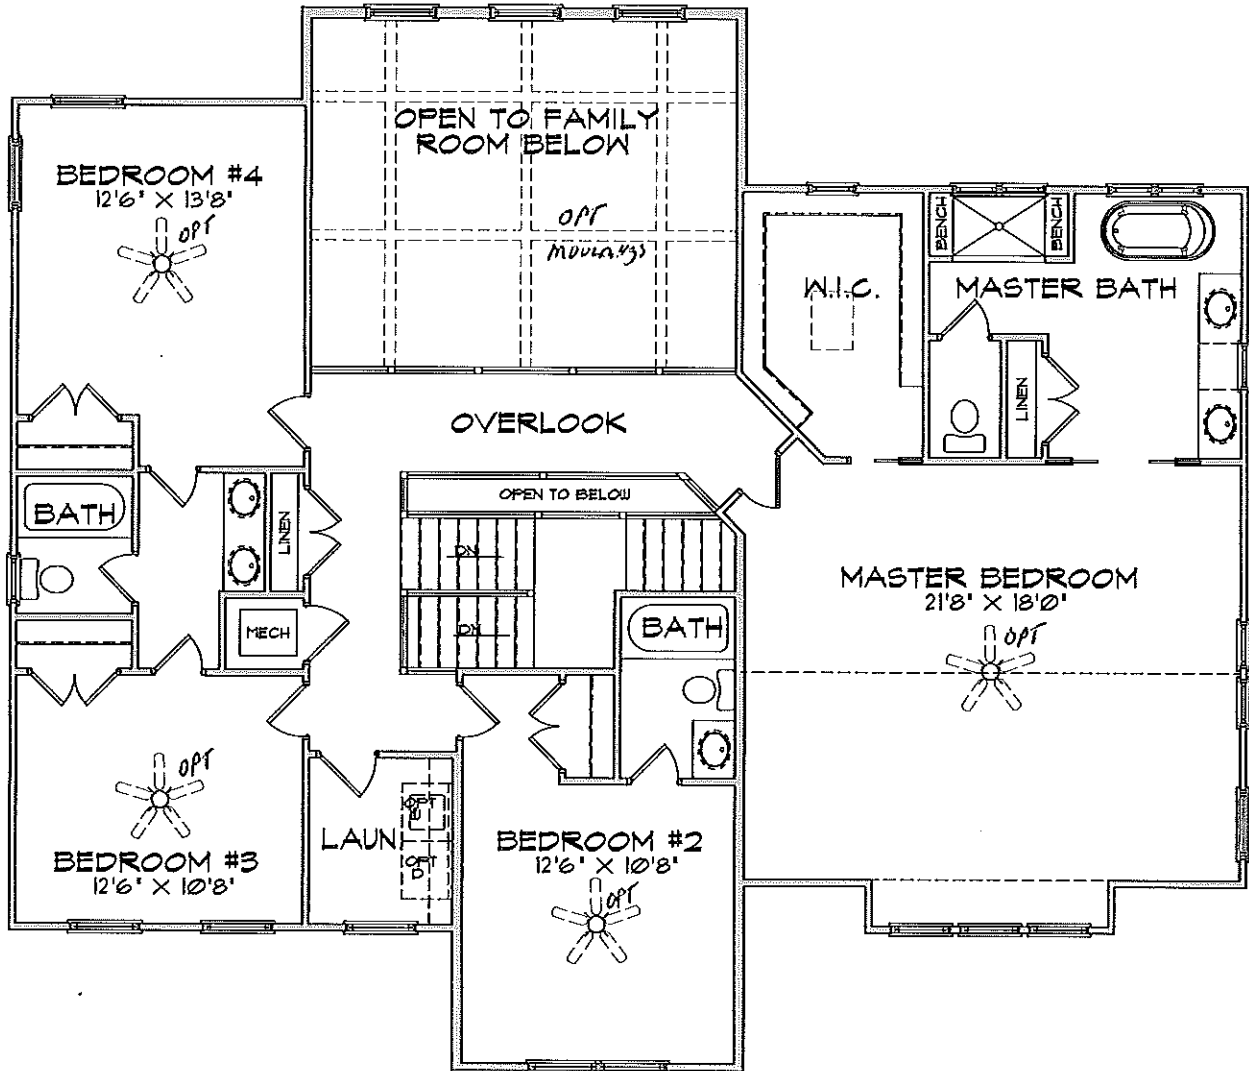

LONG KEY MODEL

3930 SQUARE FEET
1234 OPT. FINISHED BASEMENT

*OPT
STONE*

FRONT ELEVATION
OPT.

OPT

CALL: 443-987-8325

BARRYANDREWSHOMESLLC.COM

LONG KEY MODEL

3930 SQUARE FEET

1234 OPT. FINISHED BASEMENT

FIRST FLOOR PLAN

LONG KEY MODEL

3930 SQUARE FEET
1234 OPT. FINISHED BASEMENT

SECOND FLOOR PLAN

LONG KEY MODEL

3930 SQUARE FEET
1234 OPT. FINISHED BASEMENT

BASEMENT PLAN