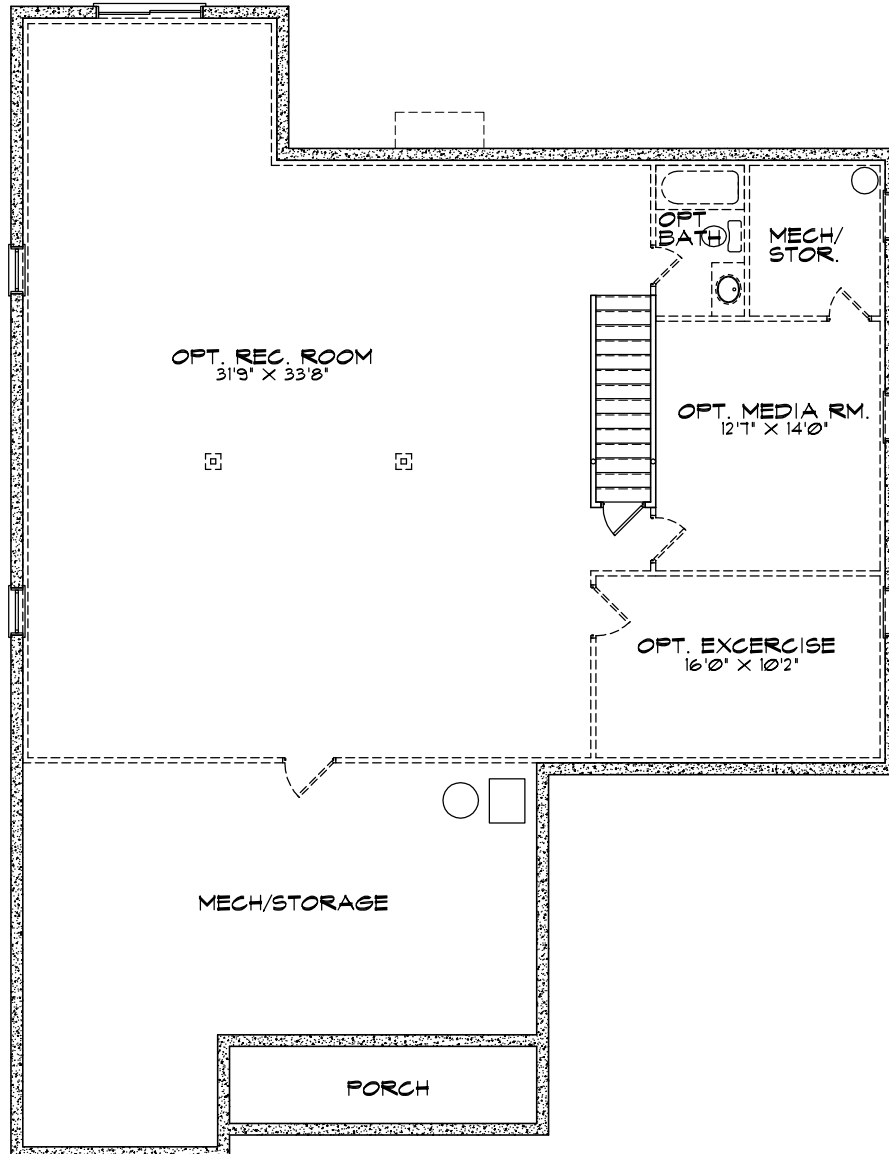

KEY HAVEN MODEL

2422 SQUARE FEET
1765 OPT. FINISHED BASEMENT

ANDY'S MEADOW

FRONT ELEVATION

CALL: 443-987-8325

BARRYANDREWSHOMESLLC.COM

KEY HAVEN MODEL

2422 SQUARE FEET
1765 OPT. FINISHED BASEMENT

FLOOR PLAN

KEY HAVEN MODEL

2422 SQUARE FEET
1765 OPT. FINISHED BASEMENT

ANDY'S MEADOW

BASEMENT PLAN

KEY HAVEN MODEL

2683 SQUARE FEET (GENERATIONS PLAN)

GENERATIONS FLOOR PLAN