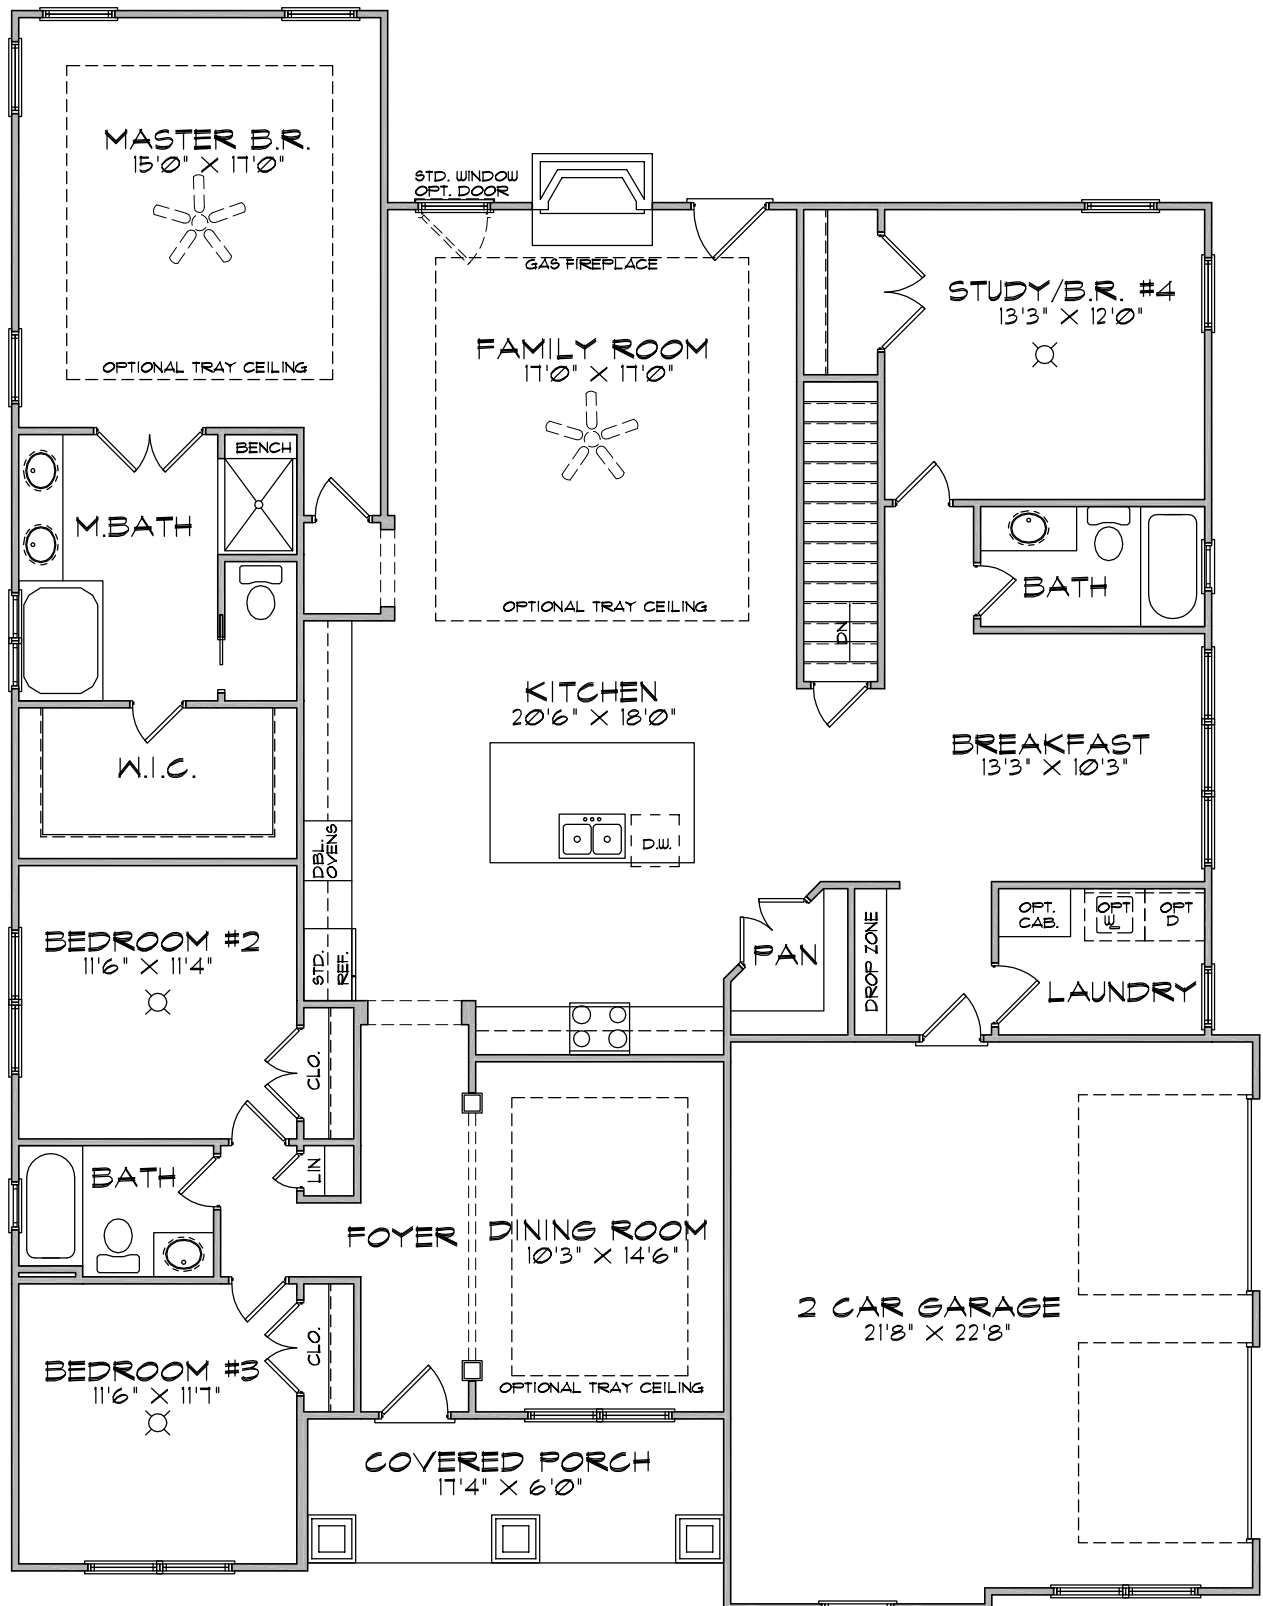

KEY HAVEN MODEL

2422 SQUARE FEET
1765 OPT. FINISHED BASEMENT

ANDY'S MEADOW

FRONT ELEVATION

CALL: 443-987-8325

BARRYANDREWSHOMESLLC.COM

KEY HAVEN MODEL

2422 SQUARE FEET
1765 OPT. FINISHED BASEMENT

FLOOR PLAN

KEY HAVEN MODEL

2422 SQUARE FEET
1765 OPT. FINISHED BASEMENT

ANDY'S MEADOW

BASEMENT PLAN

KEY HAVEN MODEL

2683 SQUARE FEET (GENERATIONS PLAN)

GENERATIONS FLOOR PLAN