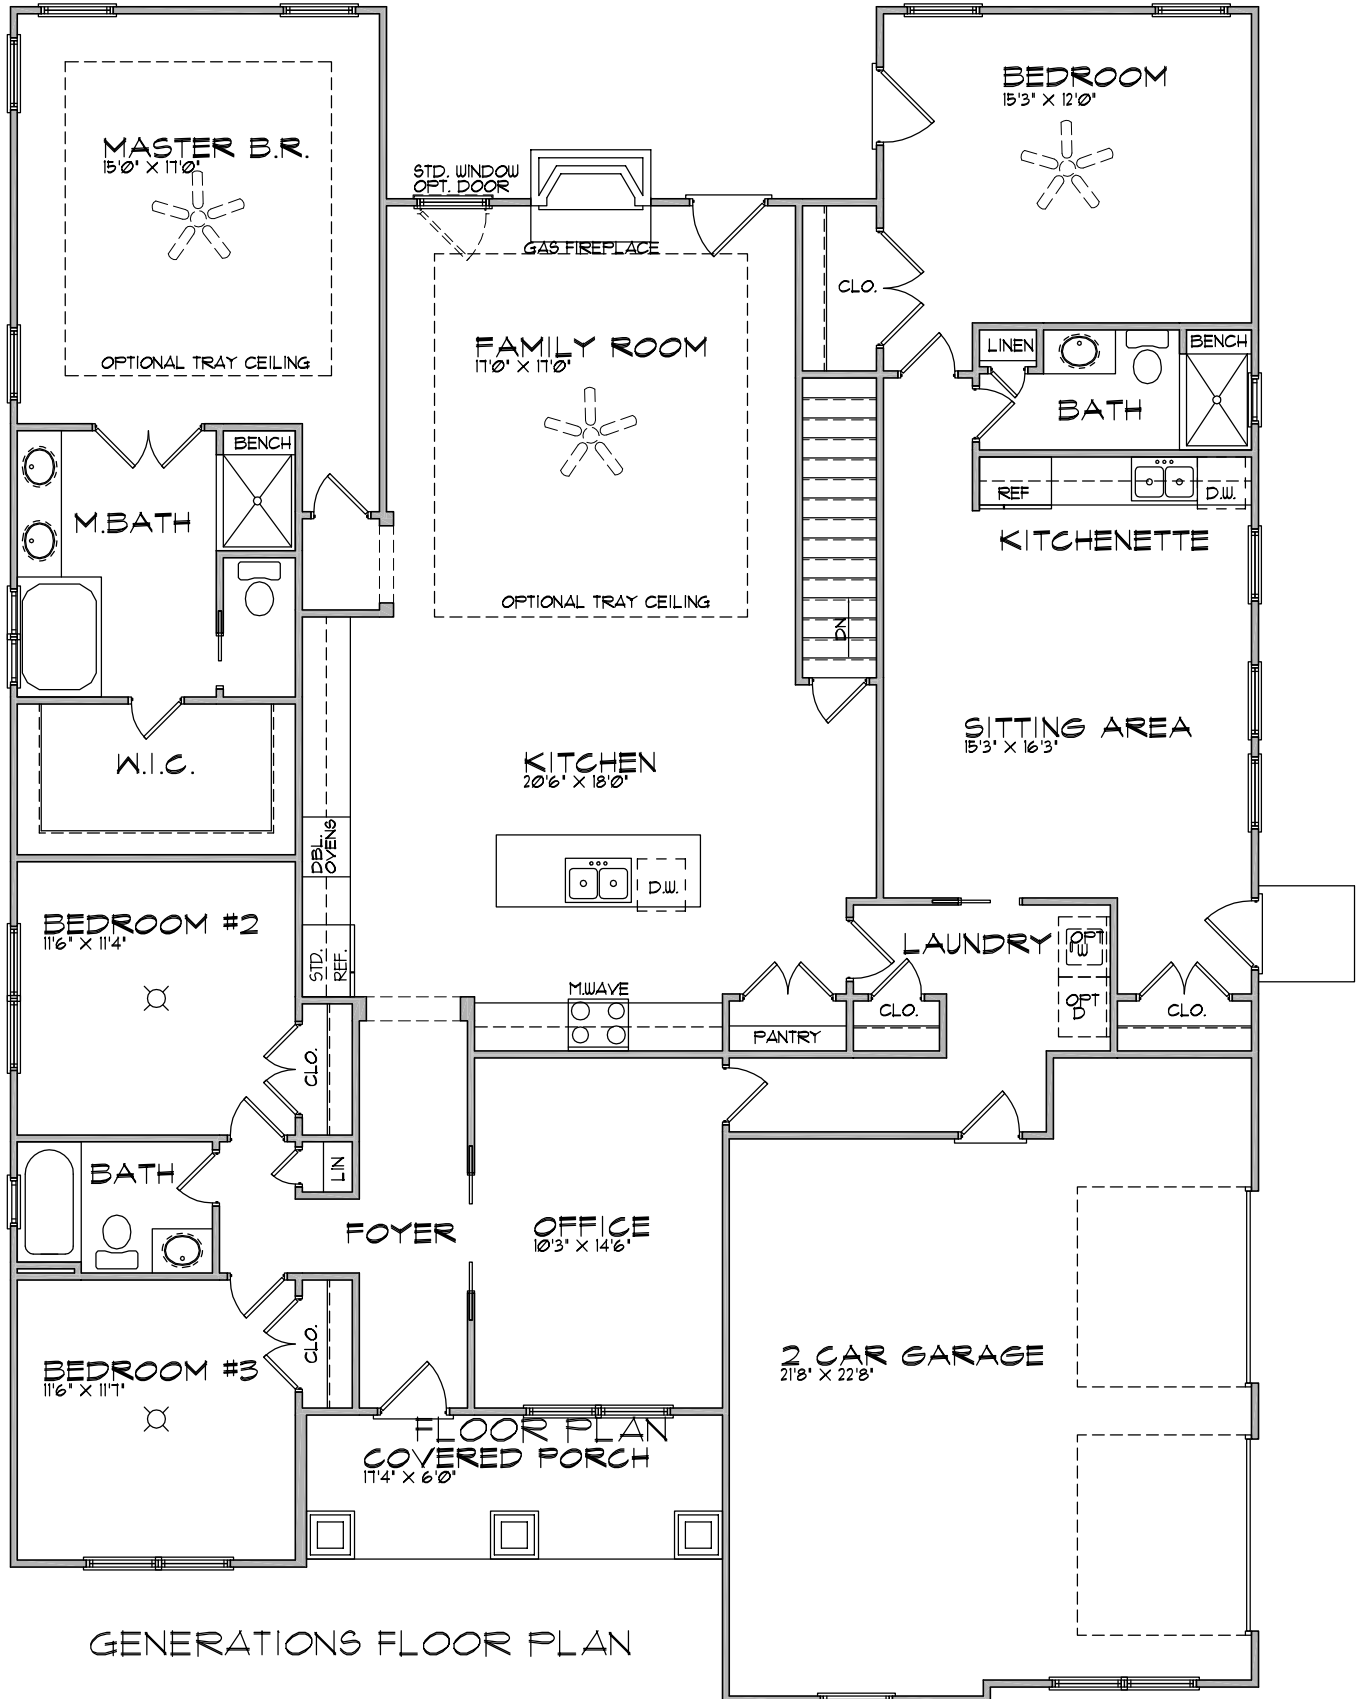

KEY HAVEN MODEL

2422 SQUARE FEET
1765 OPT. FINISHED BASEMENT

ANDY'S MEADOW

FRONT ELEVATION

CALL: 443-987-8325

BARRYANDREWSHOMESLLC.COM

KEY HAVEN MODEL

2422 SQUARE FEET
1765 OPT. FINISHED BASEMENT

FLOOR PLAN

KEY HAVEN MODEL

2422 SQUARE FEET
1765 OPT. FINISHED BASEMENT

ANDY'S MEADOW

BASEMENT PLAN

KEY HAVEN MODEL

2683 SQUARE FEET (GENERATIONS PLAN)

GENERATIONS FLOOR PLAN