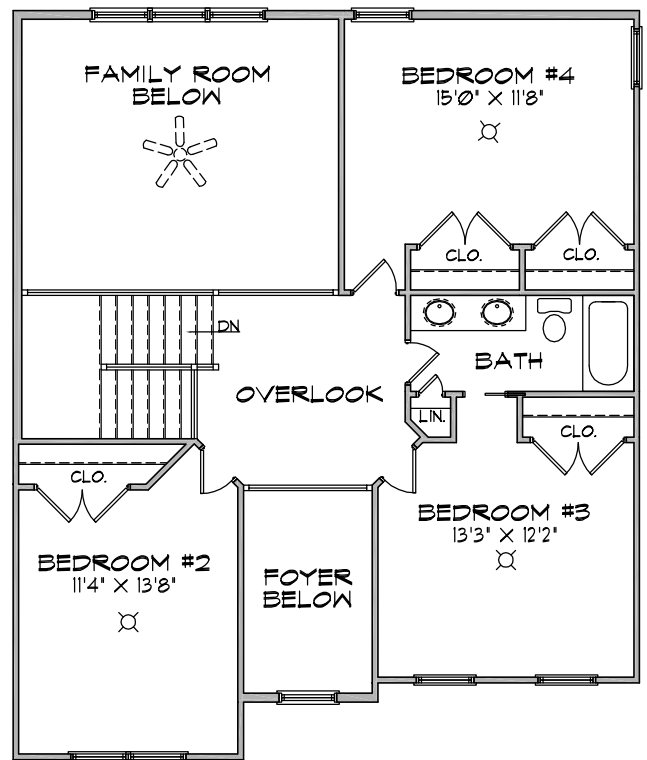

ELLIOTT MODEL

3128 SQUARE FEET
1297 OPT. FINISHED BASEMENT

ANDY'S MEADOW

FRONT ELEVATION

CALL: 443-987-8325

BARRYANDREWSHOMESLLC.COM

ELLIOTT MODEL

3128 SQUARE FEET

1297 OPT. FINISHED BASEMENT

FIRST FLOOR

ELLIOTT MODEL

3128 SQUARE FEET

1297 OPT. FINISHED BASEMENT

SECOND FLOOR