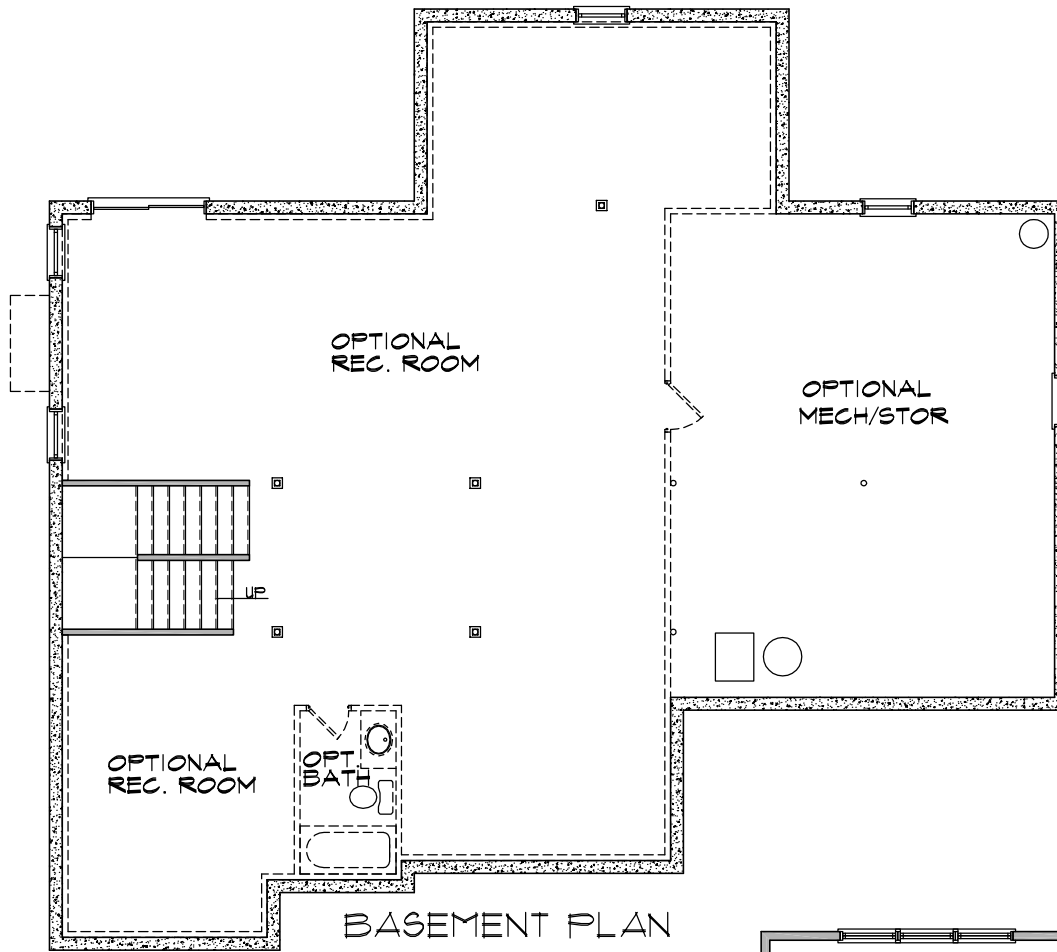

ELLIOTT MODEL

3128 SQUARE FEET
1297 OPT. FINISHED BASEMENT

ANDY'S MEADOW

FRONT ELEVATION

CALL: 443-987-8325

BARRYANDREWSHOMESLLC.COM

ELLIOTT MODEL

3128 SQUARE FEET

1297 OPT. FINISHED BASEMENT

FIRST FLOOR

ELLIOTT MODEL

3128 SQUARE FEET

1297 OPT. FINISHED BASEMENT

SECOND FLOOR