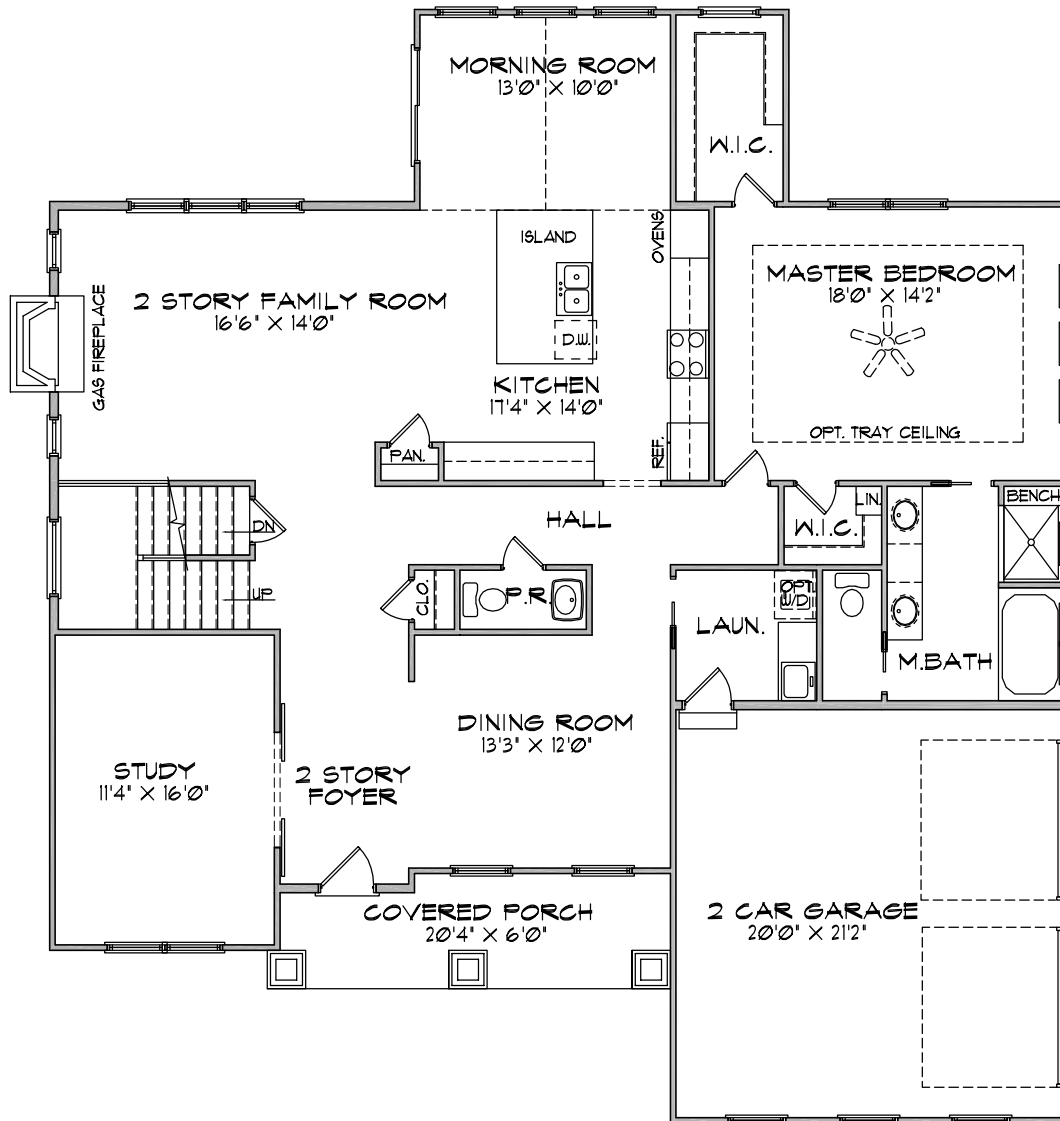

ELLIOTT MODEL

3128 SQUARE FEET
1297 OPT. FINISHED BASEMENT

ANDY'S MEADOW

FRONT ELEVATION

CALL: 443-987-8325

BARRYANDREWSHOMESLLC.COM

ELLIOTT MODEL

3128 SQUARE FEET

1297 OPT. FINISHED BASEMENT

FIRST FLOOR

ELLIOTT MODEL

3128 SQUARE FEET

1297 OPT. FINISHED BASEMENT

SECOND FLOOR