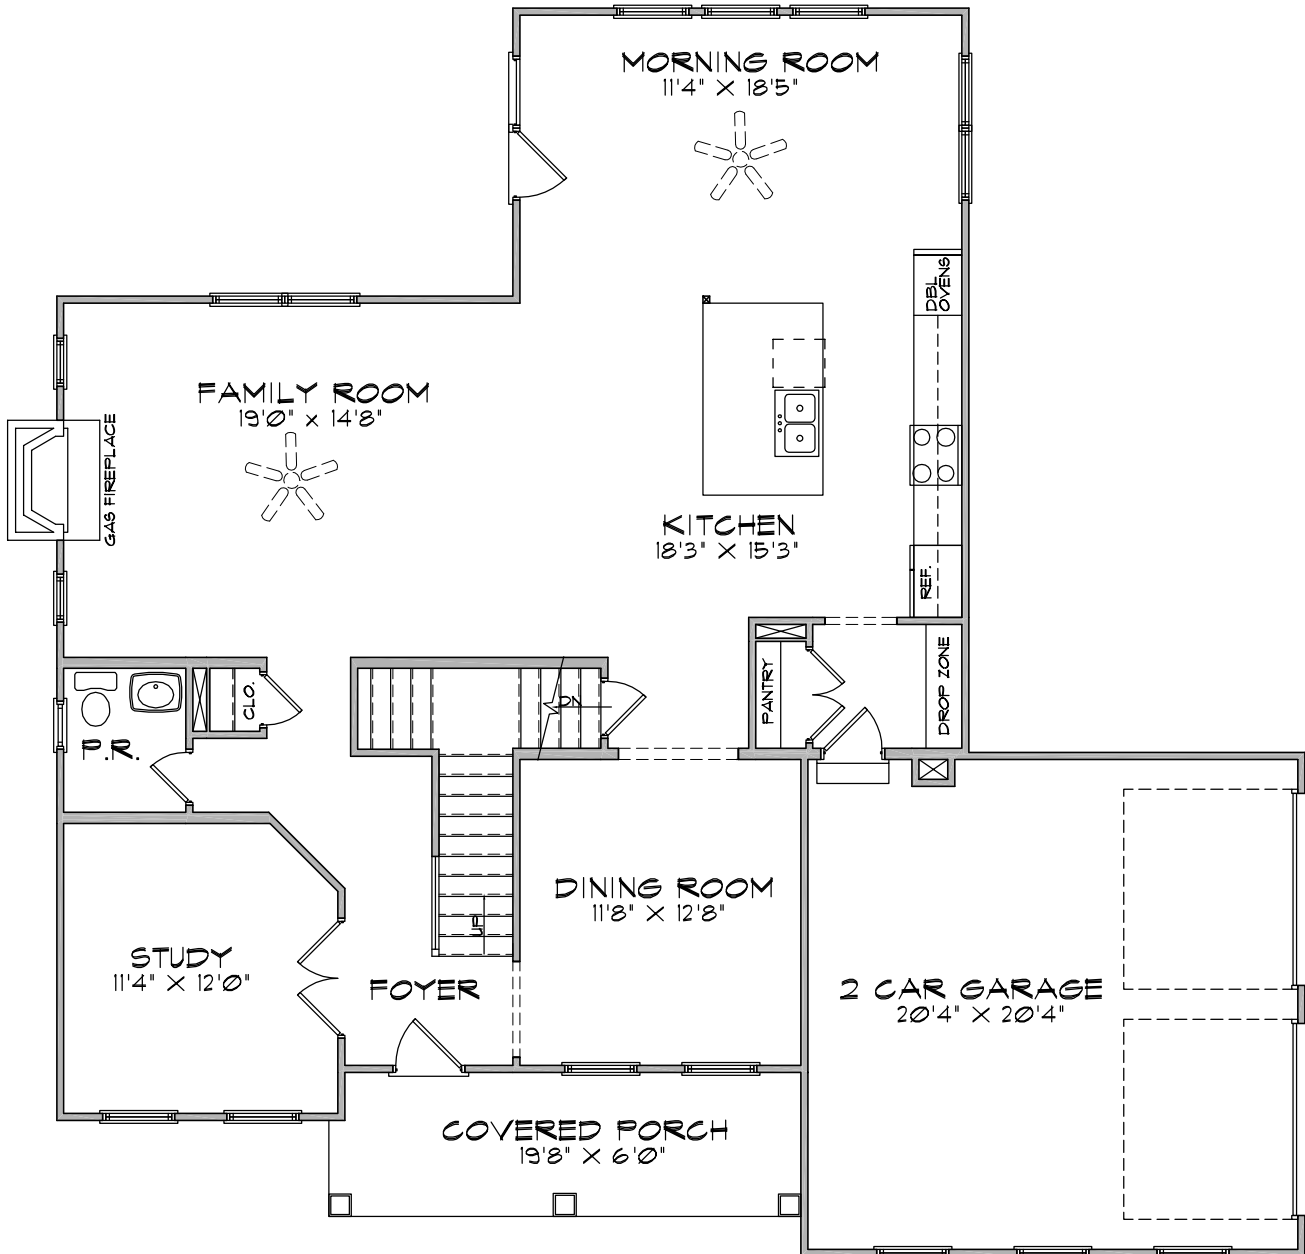

# DUVALL MODEL

3011 SQUARE FEET  
1183 OPT. FINISHED BASEMENT

# DUVALL MODEL

3011 SQUARE FEET

1183 OPT. FINISHED BASEMENT

FIRST FLOOR PLAN

# DUYALL MODEL

3011 SQUARE FEET

1183 OPT. FINISHED BASEMENT

SECOND FLOOR PLAN

# DUYALL MODEL

3011 SQUARE FEET

1183 OPT. FINISHED BASEMENT

BASEMENT PLAN