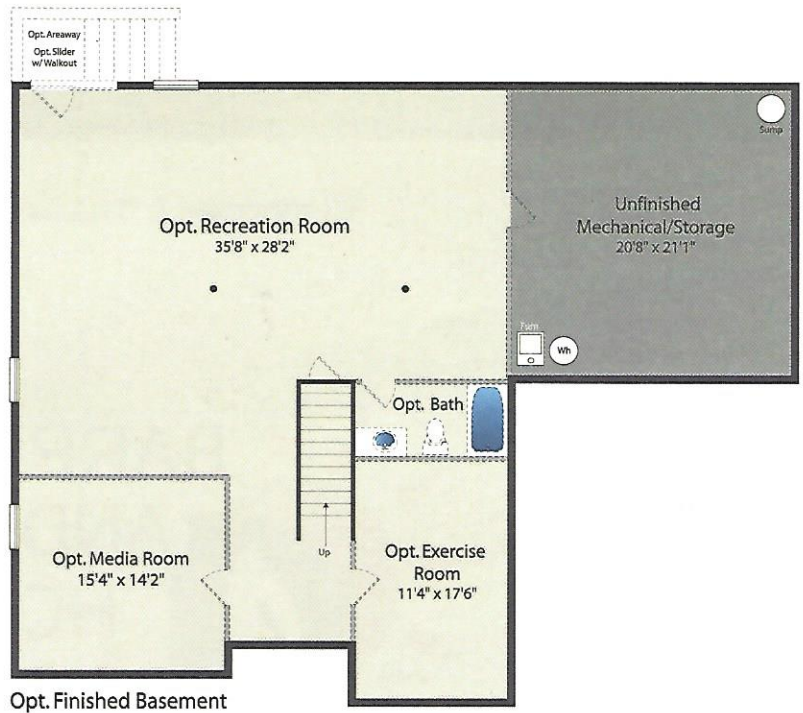

# THE SUNSET KEY

Renderings and floor plans are artist's conception, and may vary in precise detail from plans and specifications. Certain features may be options, and available at additional costs. Additional options and elevations may be available. Please contact sales agent for additional information. This brochure is believed to be accurate at time of publication. Builder reserves the right to initiate changes without prior notice. This brochure is for illustrative purposes only. Please see blueprints for more details. 08/2011.MHBR# 6336.