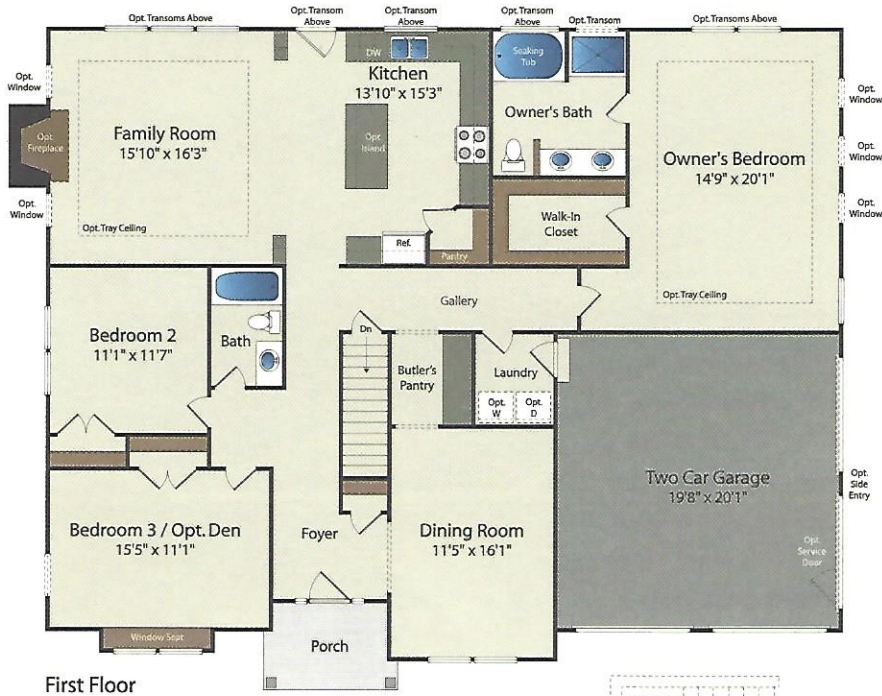

# THE SUNSET KEY

ELEVATION I: TRADITIONAL SERIES

[www.BarryAndrewsHomesLLC.com](http://www.BarryAndrewsHomesLLC.com)

# THE SUNSET KEY

Renderings and floor plans are artist's conception, and may vary in precise detail from plans and specifications. Certain features may be options, and available at additional costs. Additional options and elevations may be available. Please contact sales agent for additional information. This brochure is believed to be accurate at time of publication. Builder reserves the right to initiate changes without prior notice. This brochure is for illustrative purposes only. Please see blueprints for more details. 08/2011.MHBR# 6336.